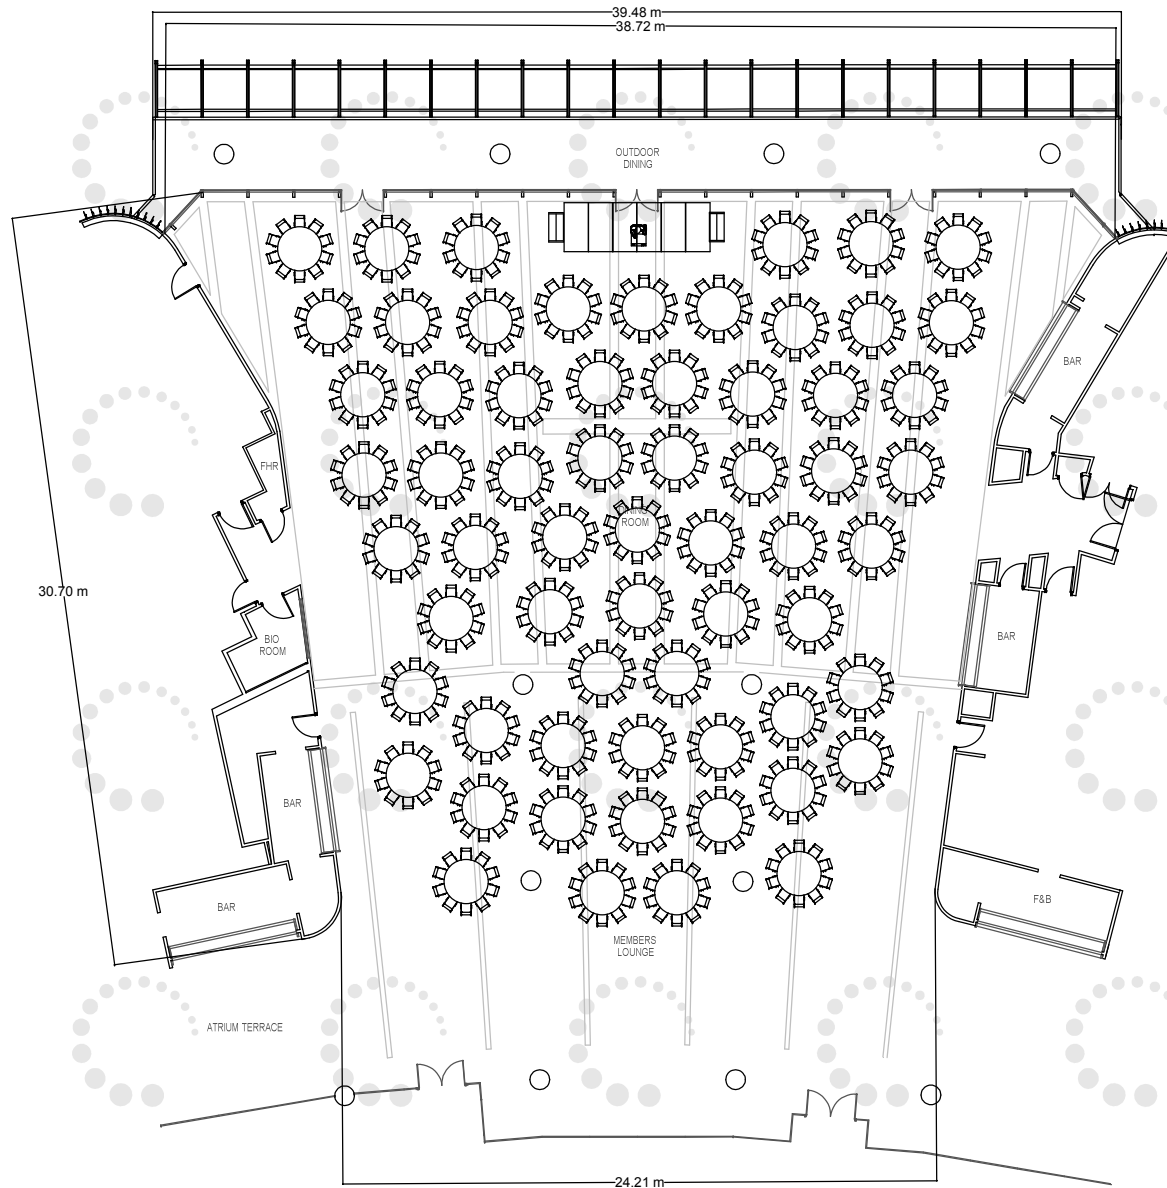

630pax

STAGING CONNECTIONS
WWW.STAGINGCONNECTIONS.COM

CLIENT ...		EVENT TITLE/DESCRIPTION ...			CONTACT/PHONE ...	
ACCOUNT MANAGER/PRODUCER ...	EVENT DATE ...	JOB NO. ...	ROOM Dining Room Sydney Cricket Ground			
FILE NAME ...	DRAWN BY ...		DRAWING DATE ...	REVISION DATE ...		